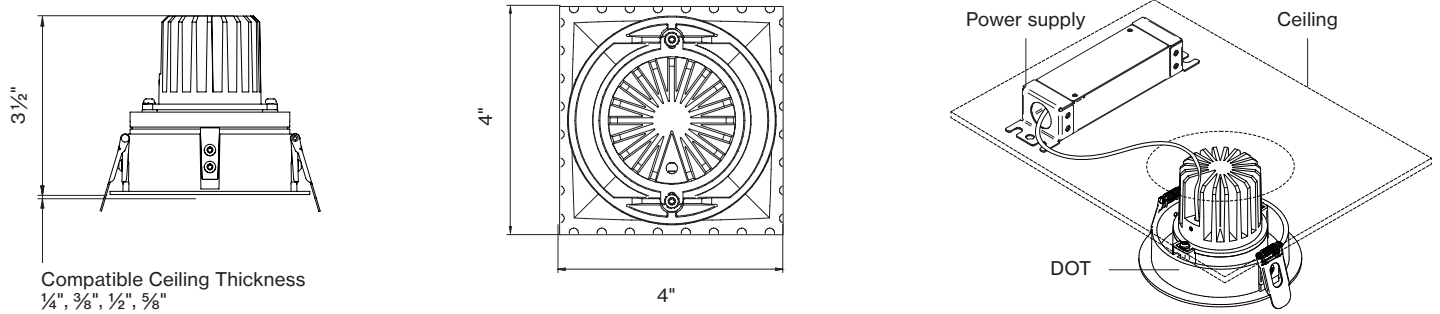

From Below Install (FBI)