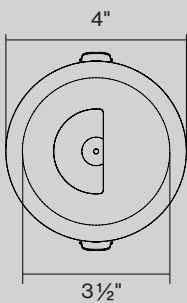

DIMENSIONS

Catalog Number Example

DOT-R4.0-RTR-WHWH-WW-30K-C90-UNV-010V-1500LM-15W-FBI

A RANGE

DOT-R 4.0 DOT - R 4 . 0

B MOUNTING

Recessed with trim R T R

C HOUSING COLOR