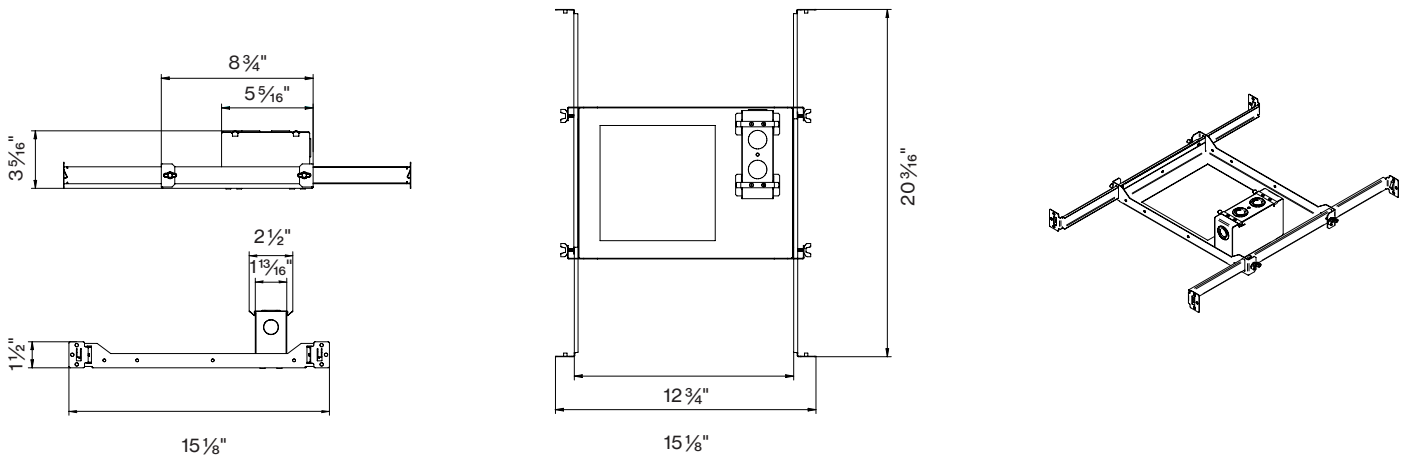

Remote Housing R E M

BASO
basolighting.com

DOT-R 4.0 Wall Washer

From Below Install (FBI)

non-IC rated Housing

DOT-R mounting instructions

Get access to the DOT-R mounting instructions faster by scanning the QR code.
<https://www.basolighting.com/resources/mounting-instructions/dot-r>