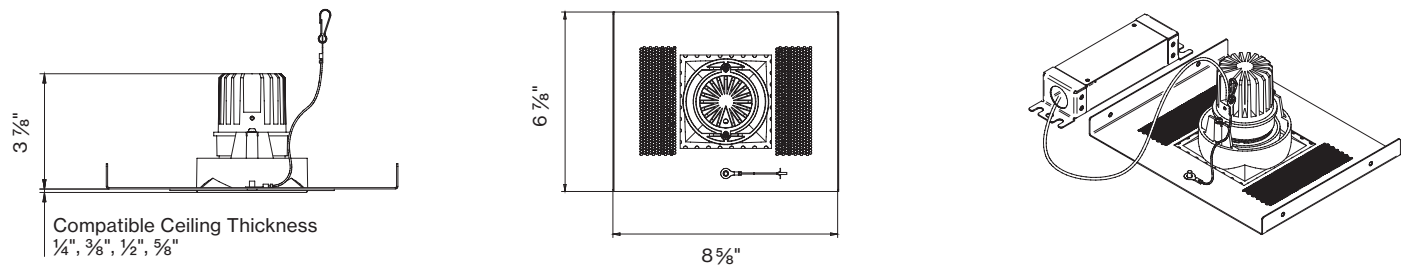

DOT-R mounting instructions

Get access to the DOT-R mounting instructions faster by scanning the QR code.
<https://www.basolighting.com/resources/mounting-instructions/dot-r>