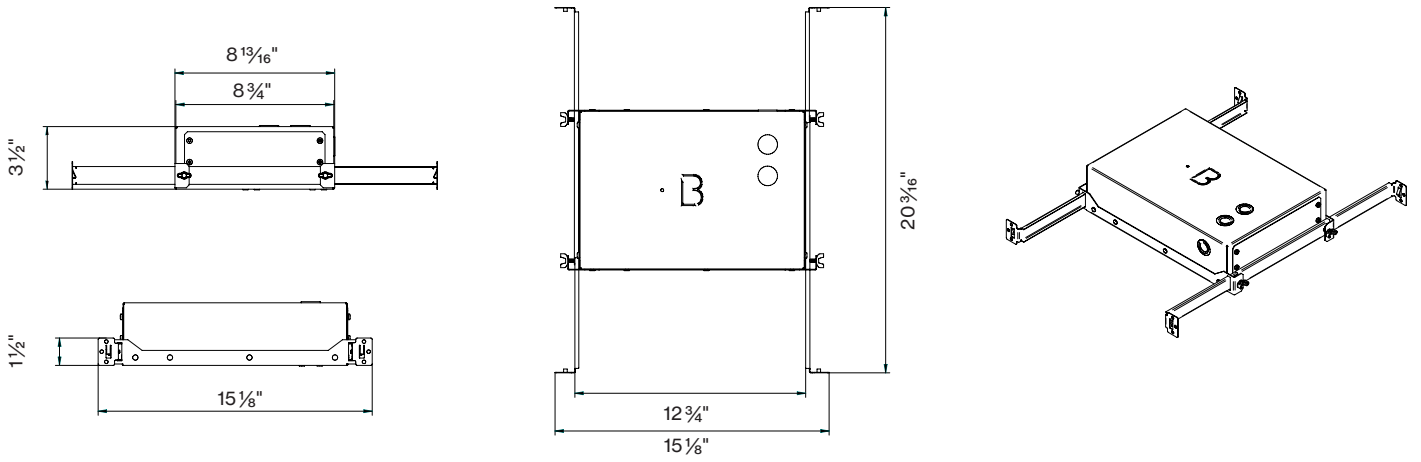

IC rated Housing

Remote Housing